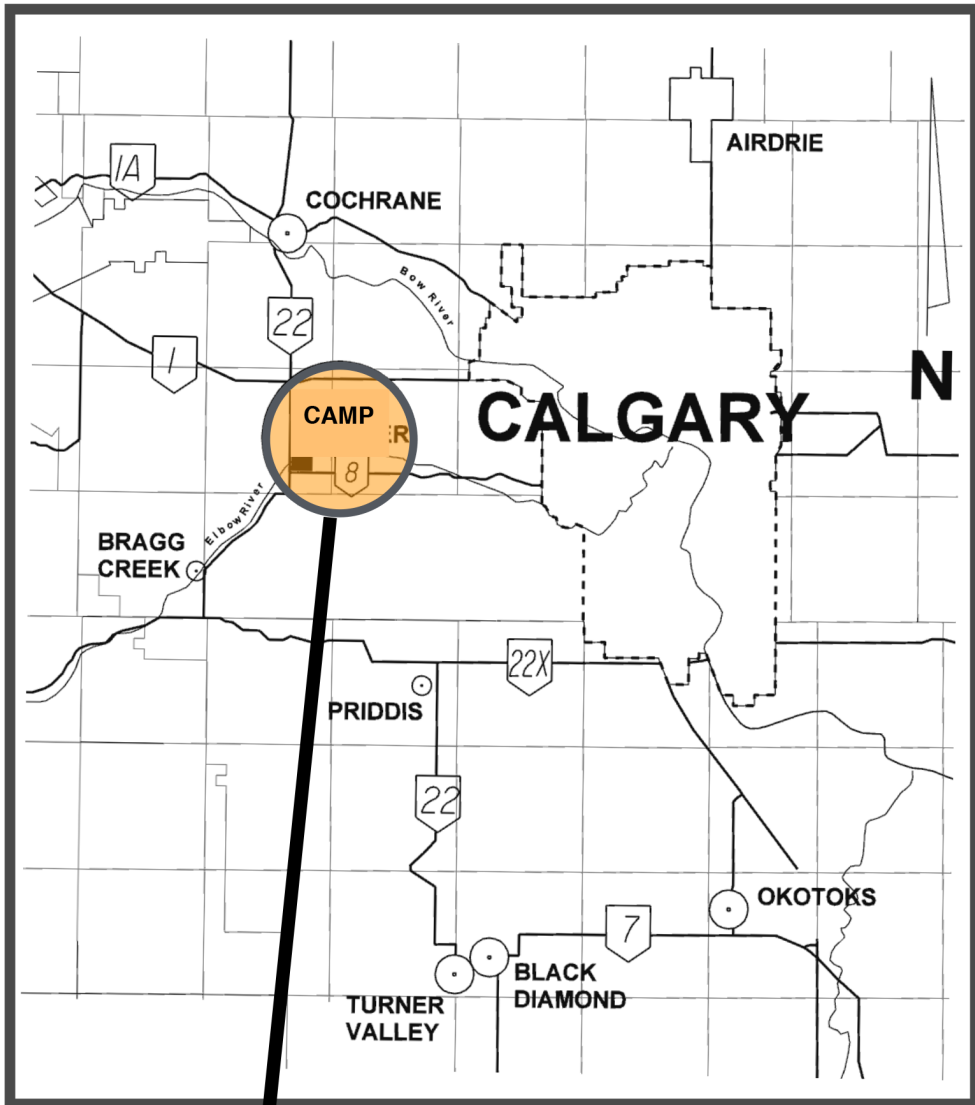

DIRECTIONS TO CAMP HOPE

**241108 Highway 22
Rocky View No. 44, AB
T3Z 3S1**

- From Cochrane**
- Travel South on HWY 22 toward Brag Creek / Redwood Meadows.
 - Pass the Elbow River Bridge
 - Take the left lane
 - Turn left
 - Follow the Road to the gate
 - Go through the gate and check in at the Welcome Centre (First building on the right).

- From Calgary on HWY 8**
- Travel West on HWY 8
 - Turn right (north) at the Traffic Circle to HWY 22.
 - Take your first right
 - Follow the Road to the gate and check-in at the Welcome Centre.